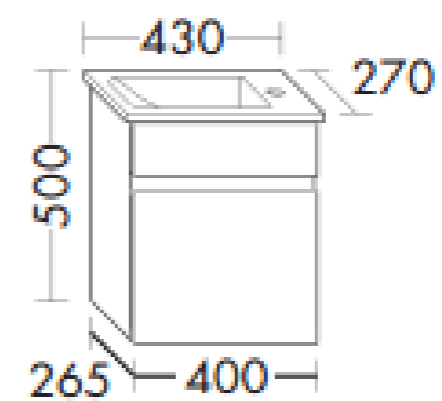

Burgbad Bel SFAA043 430x500x270

Thermoform Cashmere oak decor