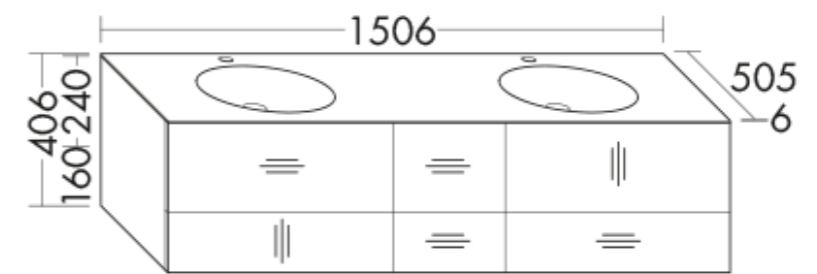

Burgbad Coco SFHR150 1506x406x505

Veneer natural oak