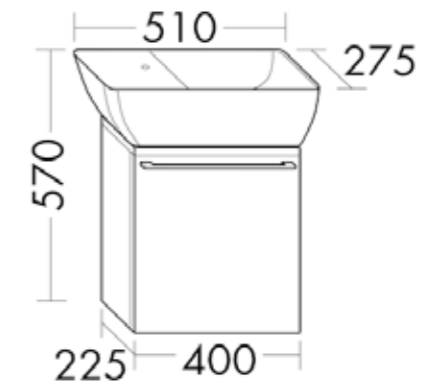

Burghad Bel SEZV123 1230x502x495

Thermoform Cashmere oak decor

Burghad Bel SEZU063 630x502x410

Thermoform Cashmere oak decor

Burghad Bel SEEK051 510x570x275

Thermoform Cashmere oak decor

Burghad Lavo Guest bath SEAA060 600x490x340