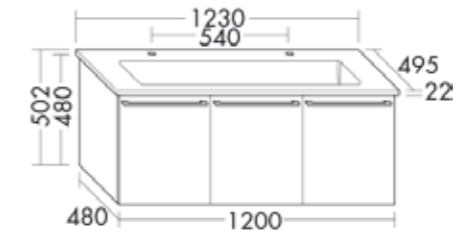

Burghad Bel SEZV123 1230x502x495

Thermoform Cashmere oak decor