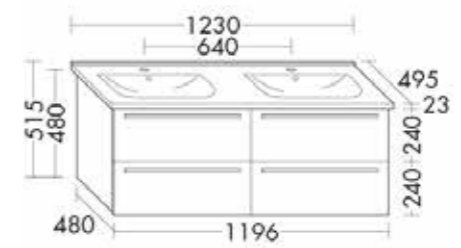

Burghad Essento SEKP123 1230x515x495

Thermoform Cashmere oak decor