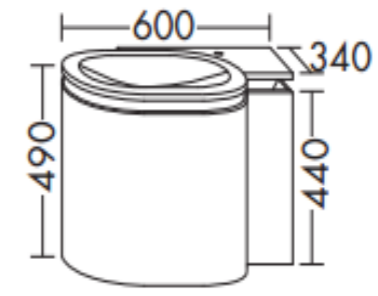

Burghad Lavo Guest bath SEAA060 600x490x340

Sand high gloss/matt F0493/F1827