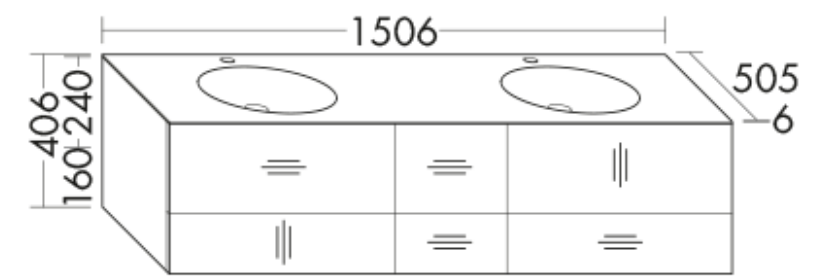

Burgbad Coco SFHR150 1506x406x505

Veneer natural oak