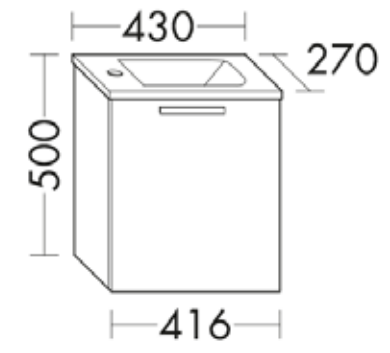

Burgbad Essento SFED043 430x500x270

Thermoform Cashmere oak decor