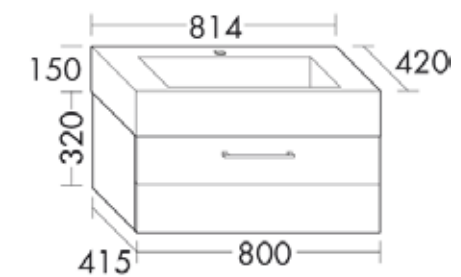

Burgbad Crono SEUQ081 814x470x420

Veneer natural oak