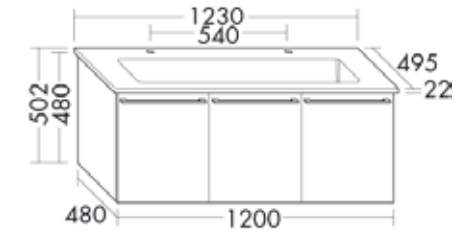

Burgbad Bel SEZV123 1230x502x495

Thermoform Cashmere oak decor