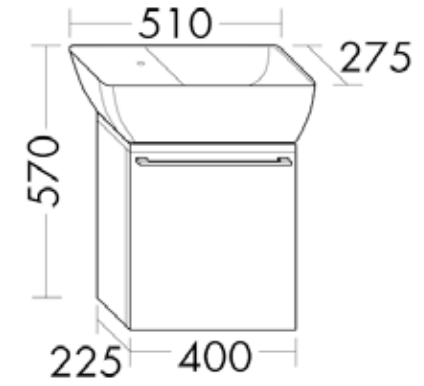

Burgbad Bel SEEK051 510x570x275

Thermoform Cashmere oak decor