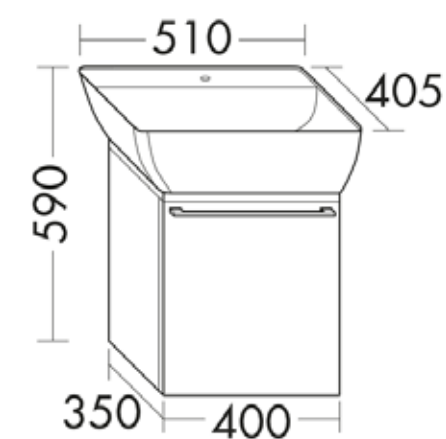

VALAMUD JA VALAMUMÖÖBEL

Burgbad Bel SEIVVO51 510x590x405

Thermoform Cashmere oak decor