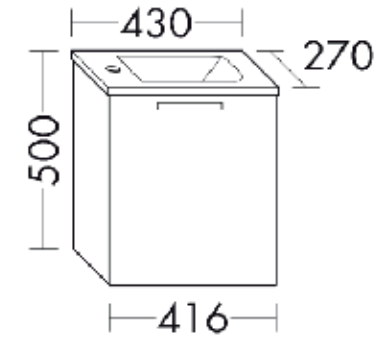

Burgbad Essento SFED043 430x500x270

Thermoform flanelle oak decor