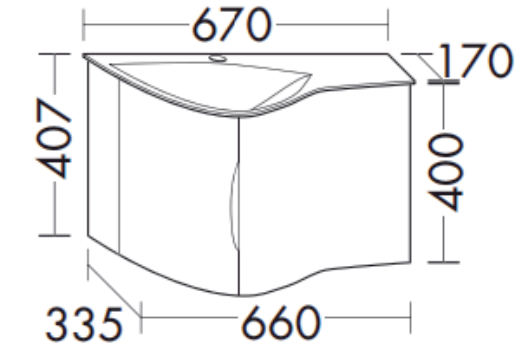

Burgbad Sinea 2.0 SFHM067 670x407x380

Thermoform flanelle oak decor