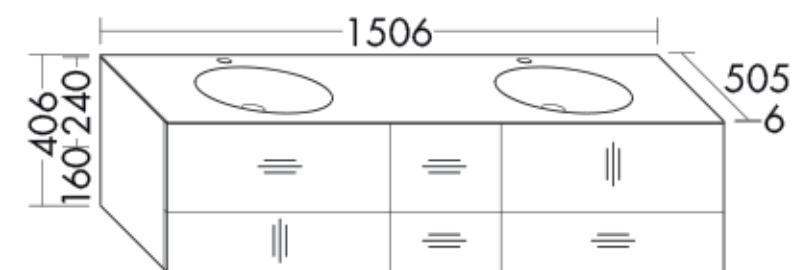

Burgbad Coco SFHR150 1506x406x505

Veneer light grey oak fineline