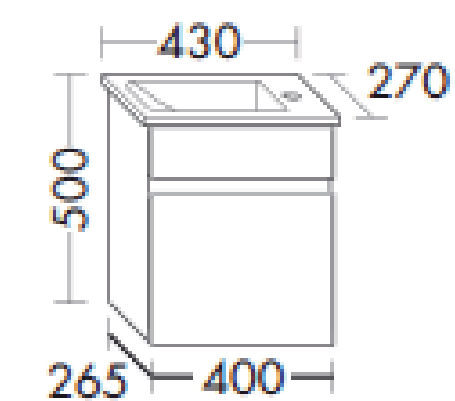

Burgbad Bel SFAA043 430x500x270

Thermoform flanelle oak decor