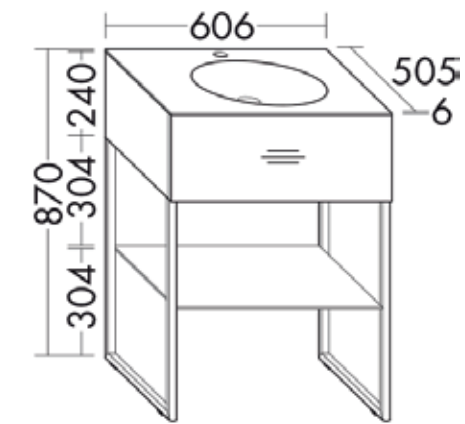

Burgbad Coco SFHQ60 606x870x505

Veneer light grey oak fineline