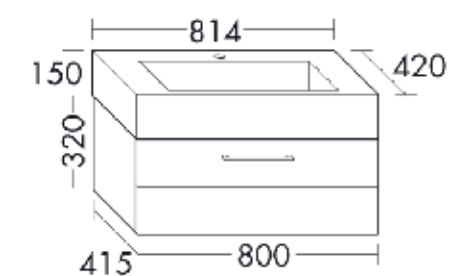

Burgbad Crono SEUQ081 814x470x420

Veneer light grey oak fineline