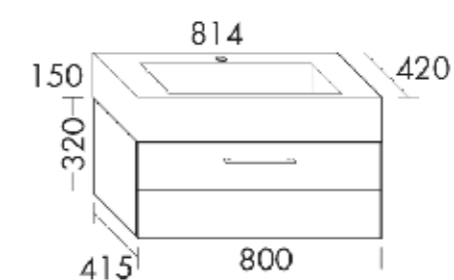

Burghad Crono SEUQ081 814x470x420

Veneer light oak fineline