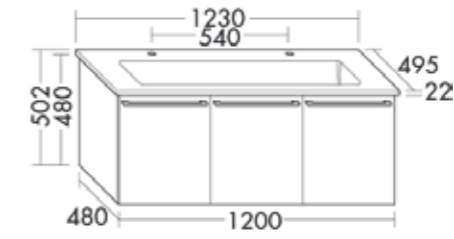

Burghad Bel SEZV123 1230x502x495

Thermoform Merino oak decor