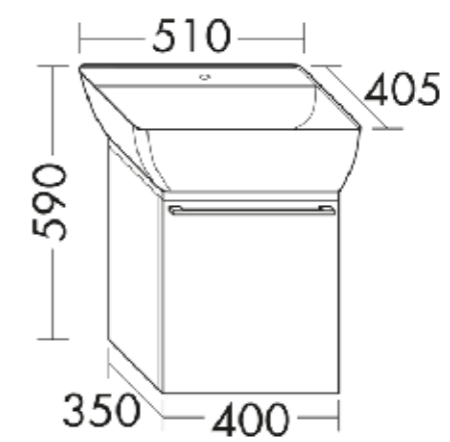

РАКОВИНЫ И МЕБЕЛЬ ДЛЯ ВАННОЙ КОМНАТЫ

Burgbad Bel SEIVVO51 510x590x405

Thermoform Merino oak decor