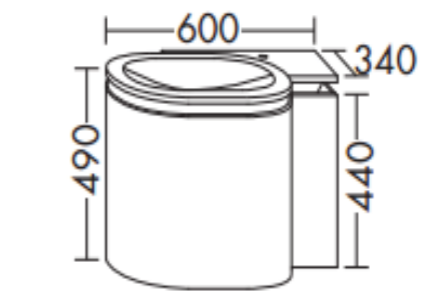

Burghad Lavo Guest bath SEAA060 600x490x340

White high gloss/matt F0487/F0126