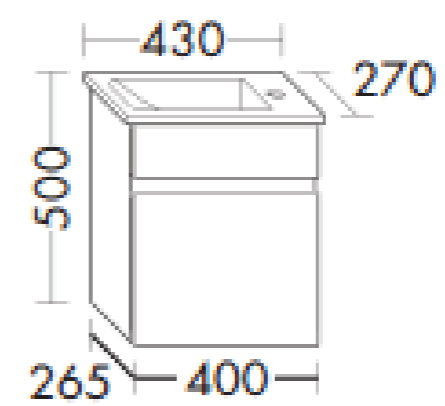

Burgbad Bel SFAA043 430x500x270

Thermoform Merino oak decor