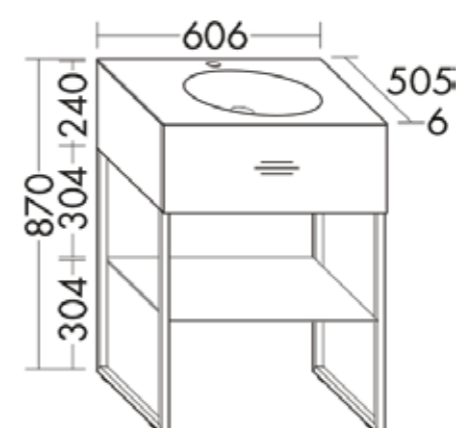

Burghad Coco SFHQ60 606x870x505

Veneer light oak fineline