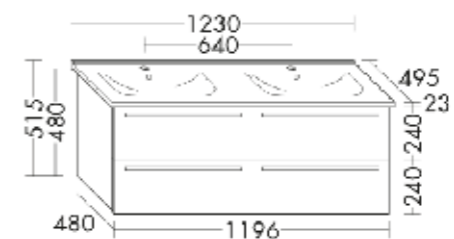

Burghad Essento SEKP123 1230x515x495

Thermoform Merino oak decor