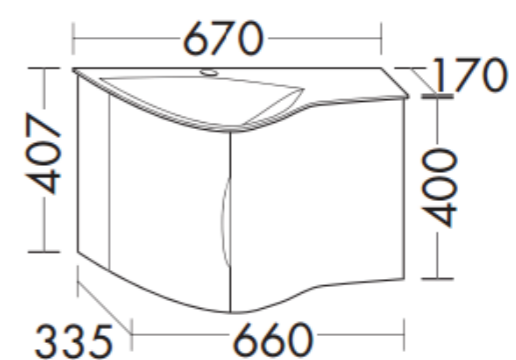

Burghad Sinea 2.0 SFHM067 670x407x380

Thermoform Merino oak decor