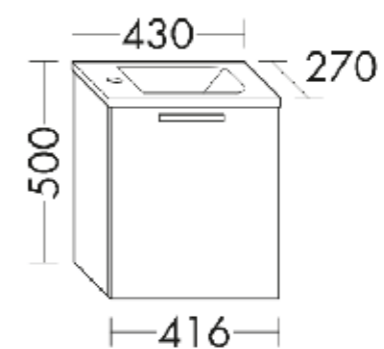

Burghad Essento SFED043 430x500x270

Thermoform Merino oak decor