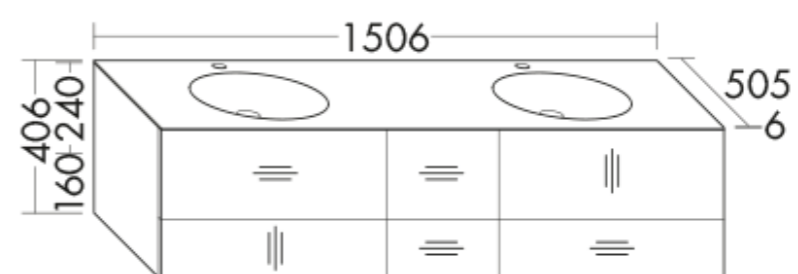

Burghad Coco SFHR150 1506x406x505

Veneer light oak fineline