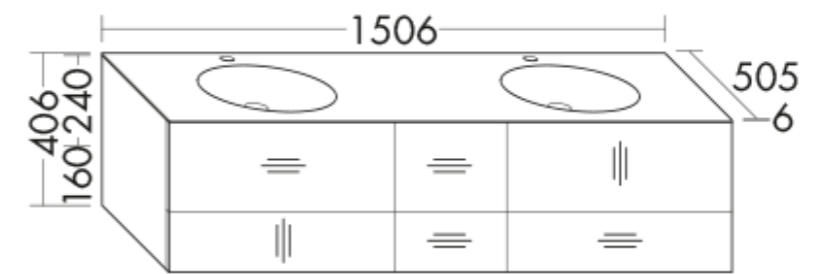

Burgbad Coco SFHR150 1506x406x505

Veneer light oak fineline