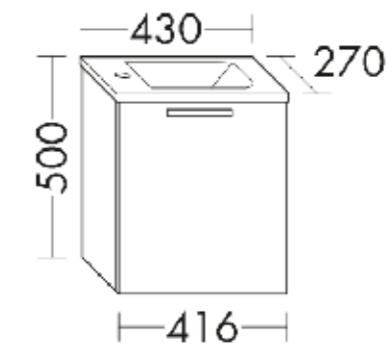

Burgbad Essento SFED043 430x500x270

Thermoform Merino oak decor