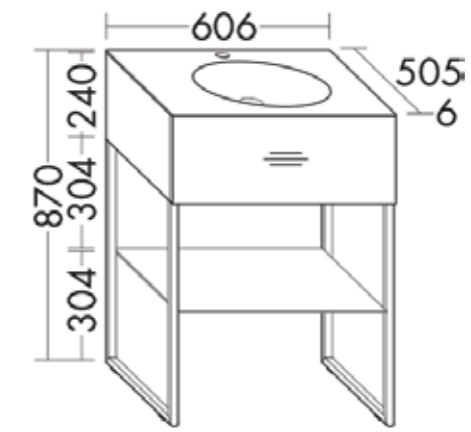

Burgbad Coco SFHQ60 606x870x505

Veneer light oak fineline